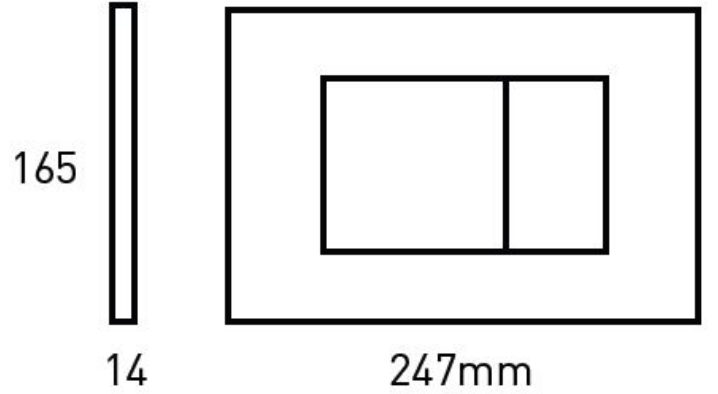

PIAVE

Kumanda Paneli

Control Panel

P41 0110

Renkler | Colors

P41 0110	Mat Krom / Matt Chrome
P41 0120	Parlak Krom / Glossy Chrome
P41 0130	Parlak Beyaz / Glossy White
P41 0190	Siyah Soft Touch / Black Soft Touch

Önceden haber vermeksizin, ürünler ve teknik detaylarında değişiklik yapma hakkını saklı tutarız. Renkler gerçekte olduğundan farklı görünebilir.
We reserve the right to make technical modifications and alter colours without prior notice. Colors may appear different than they actually are.